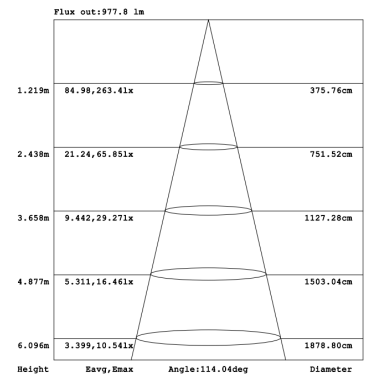

## PRODUCT DETAILS

No.	:	46818-XXX
Product Color	:	BRUSH NICKEL, BLACK OR CHROME
Product Material	:	ALUMINUM
Shade / Accent Colour	:	WHITE
Shade / Accent Material	:	POLYCARBONATE
Length x Height	:	24" x 2"
Ext	:	2.5"
Weight	:	2.7lbs

## LIGHT SOURCE DETAILS

Light Source Type	:	AC LED
Input Voltage	:	120V
Total Wattage	:	24W
Delivered Lumens	:	UP to 1784lm
Kelvin	:	5CCT (27K, 30K, 35K 40K, 50K)
CRI	:	90+
Dimmable	:	TRIAC/ ELV

2700K . 3000K . 3500K . 4000K . 5000K

## TECHNICAL DETAILS

Light Direction	:	140°
Canopy / Backplate Length	:	5.00"
Canopy / Backplate Height	:	1.00"
Canopy / Backplate Width	:	5.00"
Mounting	:	WALL
Location	:	DAMP
Approval	:	
Warranty	:	