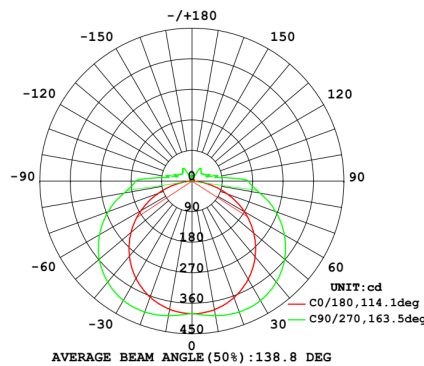

## LIGHT SOURCE DETAILS

Light Source Type	:	AC LED
Input Voltage	:	120V
Total Wattage	:	24W
Delivered Lumens	:	UP to 1784lm
Kelvin	:	5CCT (27K, 30K, 35K 40K, 50K)
CRI	:	90+
Dimmable	:	TRIAC/ ELV

2700K . 3000K . 3500K . 4000K . 5000K

## TECHNICAL DETAILS

Light Direction	:	140°
Canopy / Backplate Length	:	5.00"
Canopy / Backplate Height	:	1.00"
Canopy / Backplate Width	:	5.00"
Mounting	:	WALL
Location	:	DAMP
Approval	:	
Warranty	:	