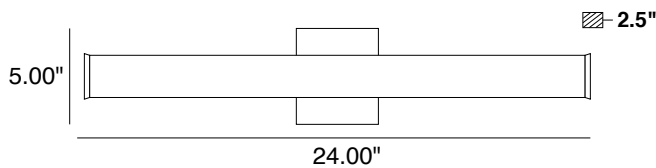

## PRODUCT DETAILS

No.	:	46818-XXX
Product Color	:	BRUSH NICKEL, BLACK OR CHROME
Product Material	:	ALUMINUM
Shade / Accent Colour	:	WHITE
Shade / Accent Material	:	POLYCARBONATE
Length x Height	:	24" x 2"
Ext	:	2.5"
Weight	:	2.7lbs

## TECHNICAL DETAILS

Light Direction	:	140°
Canopy / Backplate Length	:	5.00"
Canopy / Backplate Height	:	1.00"
Canopy / Backplate Width	:	5.00"
Mounting	:	WALL
Location	:	DAMP
Approval	:	
Warranty	:	