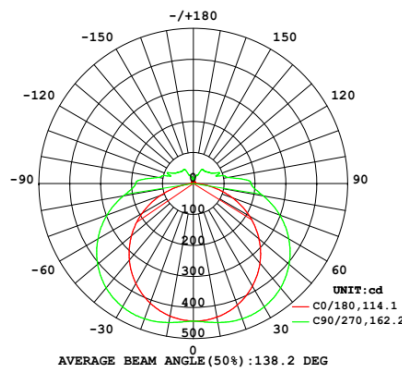

LIGHT SOURCE DETAILS

Light Source Type	:	AC LED
Input Voltage	:	120V
Total Wattage	:	27W
Delivered Lumens	:	UP to 2018lm
Kelvin	:	5CCT (27K, 30K, 35K, 40K, 50K)
CRI	:	90+
Dimmable	:	TRIAC/ ELV

ADJUSTABLE CCT

2700K . 3000K . 3500K . 4000K . 5000K

OPTIONS AVAILABLE

ITEM NO.
46819-017
46819-031
46819-024

FINISH
BRUSH NICKEL
BLACK
CHROME

TECHNICAL DETAILS

Light Direction	:	140°
Canopy / Backplate Length	:	5.00"
Canopy / Backplate Height	:	1.00"
Canopy / Backplate Width	:	5.00"
Mounting	:	WALL
Location	:	DAMP
Approval	:	
Warranty	:	5 Year

Height	Eavg, Emax	Angle: 112.59deg	Diameter
1m	150.7, 444.0lx		299.83cm
2m	37.67, 111.0lx		599.65cm
3m	16.74, 49.34lx		899.48cm
4m	9.418, 27.75lx		1199.31cm
5m	6.028, 17.76lx		1499.13cm
6m	4.186, 12.33lx		1798.96cm
7m	3.075, 9.062lx		2098.79cm
8m	2.355, 6.998lx		2398.61cm
9m	1.860, 5.482lx		2698.44cm
10m	1.507, 4.440lx		2998.27cm