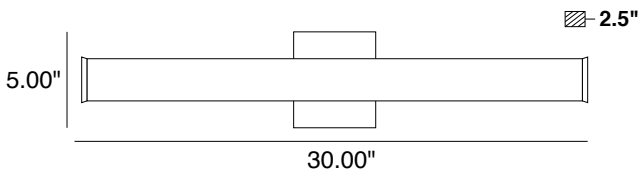

RONNING 30" SQUARE 5CCT COLOR SELECTABLE VANITY

PRODUCT DETAILS

No.	:	46819-XXX
Product Color	:	BRUSH NICKEL, BLACK OR CHROME
Product Material	:	ALUMINUM
Shade / Accent Colour	:	WHITE
Shade / Accent Material	:	POLYCARBONATE
Length x Height	:	30" x 2"
Ext	:	2.5"
Weight	:	3.1lbs

2700K . 3000K . 3500K . 4000K . 5000K

OPTIONS AVAILABLE

ITEM NO.
46819-017
46819-031
46819-024

FINISH
BRUSH NICKEL
BLACK
CHROME

TECHNICAL DETAILS

Light Direction	:	140°
Canopy / Backplate Length	:	5.00"
Canopy / Backplate Height	:	1.00"
Canopy / Backplate Width	:	5.00"
Mounting	:	WALL
Location	:	DAMP
Approval	:	
Warranty	:	5 Year

Height	Eavg, Emax	Angle: 112.59deg	Diameter
1m	150.7, 444.0lx		299.83cm
2m	37.67, 111.0lx		599.65cm
3m	16.74, 49.34lx		899.48cm
4m	9.418, 27.75lx		1199.31cm
5m	6.028, 17.76lx		1499.13cm
6m	4.186, 12.33lx		1798.96cm
7m	3.075, 9.062lx		2098.79cm
8m	2.355, 6.998lx		2398.61cm
9m	1.860, 5.482lx		2698.44cm
10m	1.507, 4.440lx		2998.27cm