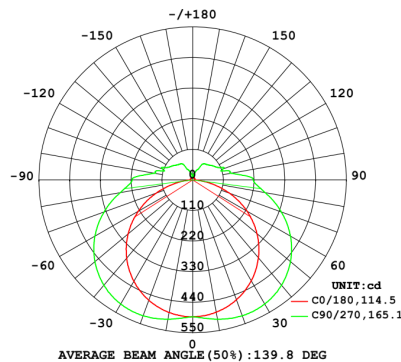

LIGHT SOURCE DETAILS

Light Source Type	:	AC LED
Input Voltage	:	120V
Total Wattage	:	30W
Delivered Lumens	:	UP to 2338lm
Kelvin	:	5CCT (27K, 30K, 35K, 40K, 50K)
CRI	:	90+
Dimmable	:	TRIAC/ ELV

ADJUSTABLE CCT

2700K . 3000K . 3500K . 4000K . 5000K

OPTIONS AVAILABLE

ITEM NO.
46820-013
46820-035
46820-020

FINISH
BRUSH NICKEL
BLACK
CHROME

 Brushed Nickel (BN)  Chrome (CH)  Black (BK)

TECHNICAL DETAILS

Light Direction	:	140°
Canopy / Backplate Length	:	5.00"
Canopy / Backplate Height	:	1.00"
Canopy / Backplate Width	:	5.00"
Mounting	:	WALL
Location	:	DAMP
Approval	:	
Warranty	:	5 Year

Height	Eavg, Emax	Angle: 112.54deg	Diameter
1m	168.8, 494.1lx		299.54cm
2m	42.19, 123.5lx		599.09cm
3m	18.75, 54.90lx		898.63cm
4m	10.95, 30.88lx		1198.17cm
5m	6.750, 19.76lx		1497.72cm
6m	4.688, 13.73lx		1797.26cm
7m	3.444, 10.08lx		2096.80cm
8m	2.637, 7.72lx		2396.35cm
9m	2.083, 6.10lx		2695.89cm
10m	1.688, 4.94lx		2995.44cm