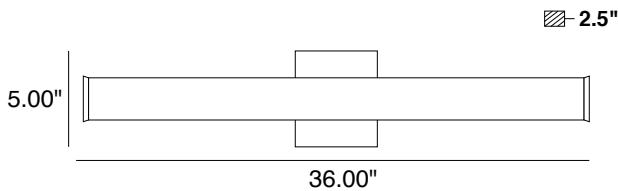

RONNING 36" SQUARE 5CCT COLOR SELECTABLE VANITY

PRODUCT DETAILS

No.	:	46820-XXX
Product Color	:	BRUSH NICKEL, BLACK OR CHROME
Product Material	:	ALUMINUM
Shade / Accent Colour	:	WHITE
Shade / Accent Material	:	POLYCARBONATE
Length x Height	:	36" x 2"
Ext	:	2.5"
Weight	:	3.3lbs

2700K . 3000K . 3500K . 4000K . 5000K

OPTIONS AVAILABLE

ITEM NO.
46820-013
46820-035
46820-020

FINISH
BRUSH NICKEL
BLACK
CHROME

 Brushed Nickel (BN)  Chrome (CH)  Black (BK)

TECHNICAL DETAILS

Light Direction	:	140°
Canopy / Backplate Length	:	5.00"
Canopy / Backplate Height	:	1.00"
Canopy / Backplate Width	:	5.00"
Mounting	:	WALL
Location	:	DAMP
Approval	:	
Warranty	:	5 Year

Height	Eavg, Emax	Angle: 112.54deg	Diameter
1m	168.8, 494.1lx		299.54cm
2m	42.19, 123.5lx		599.09cm
3m	18.75, 54.90lx		898.63cm
4m	10.95, 30.88lx		1198.17cm
5m	6.750, 19.76lx		1497.72cm
6m	4.688, 13.73lx		1797.26cm
7m	3.444, 10.08lx		2096.80cm
8m	2.637, 7.72lx		2396.35cm
9m	2.083, 6.10lx		2695.89cm
10m	1.688, 4.94lx		2995.44cm