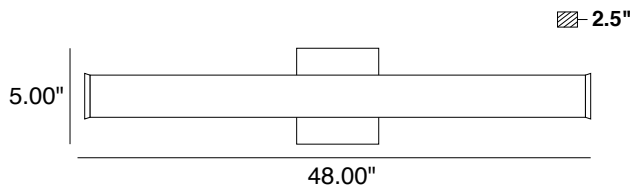

PROJECT INFORMATION

Job Name: Date: Type:

Comments: