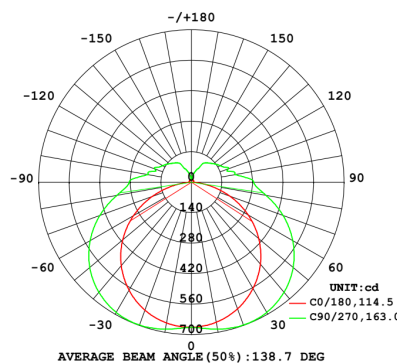

PROJECT INFORMATION

Job Name: Date: Type:

Comments: