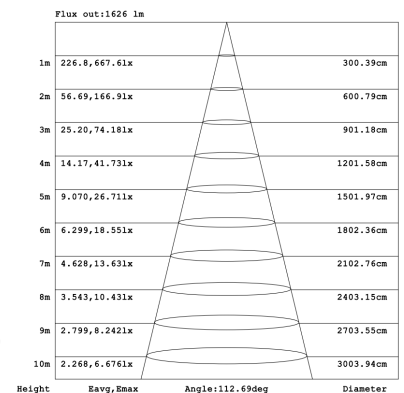

PROJECT INFORMATION

Job Name: Date: Type:

Comments: