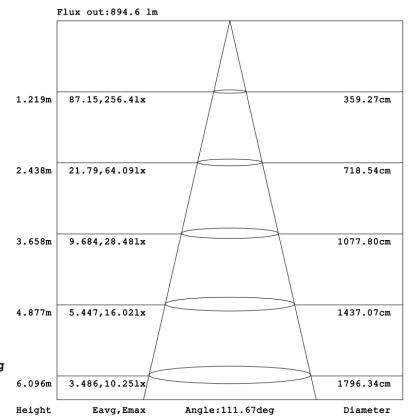

STEPRIDGE 24" ROUND 5CCT COLOR SELECTABLE VANITY

PRODUCT DETAILS

No.	:	46822-XXX
Product Color	:	BRUSH NICKEL, BLACK OR CHROME
Product Material	:	ALUMINUM
Shade / Accent Colour	:	WHITE
Shade / Accent Material	:	POLYCARBONATE
Diameter	:	2.5"
Length	:	24"
Ext	:	3.5"
Weight	:	2.9lbs

LIGHT SOURCE DETAILS

Light Source Type	:	AC LED
Input Voltage	:	120V
Total Wattage	:	24W
Delivered Lumens	:	UP to 1800lm
Kelvin	:	5CCT (27K, 30K, 35K, 40K, 50K)
CRI	:	90+
Dimmable	:	TRIAC/ ELV

2700K . 3000K . 3500K . 4000K . 5000K

OPTIONS AVAILABLE

ITEM NO.
46822-017
46822-038
46822-024

FINISH
BRUSH NICKEL
BLACK
CHROME

Brushed Nickel (BN) Chrome (CH) Black (BK)

TECHNICAL DETAILS

Light Direction	:	140°
Canopy / Backplate Length	:	5.00"
Canopy / Backplate Height	:	1.00"
Canopy / Backplate Width	:	5.00"
Mounting	:	WALL
Location	:	DAMP
Approval	:	
Warranty	:	5 Year