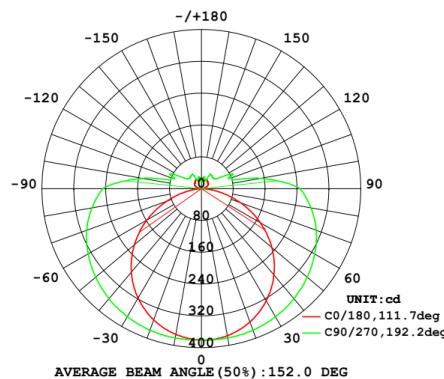

STEPRIDGE 24" ROUND 5CCT COLOR SELECTABLE VANITY

PRODUCT DETAILS

No.	:	46822-XXX
Product Color	:	BRUSH NICKEL, BLACK OR CHROME
Product Material	:	ALUMINUM
Shade / Accent Colour	:	WHITE
Shade / Accent Material	:	POLYCARBONATE
Diameter	:	2.5"
Length	:	24"
Ext	:	3.5"
Weight	:	2.9lbs

LIGHT SOURCE DETAILS

Light Source Type	:	AC LED
Input Voltage	:	120V
Total Wattage	:	24W
Delivered Lumens	:	UP to 1800lm
Kelvin	:	5CCT (27K, 30K, 35K, 40K, 50K)
CRI	:	90+
Dimmable	:	TRIAC/ ELV

2700K . 3000K . 3500K . 4000K . 5000K

OPTIONS AVAILABLE

ITEM NO.
46822-017
46822-038
46822-024

FINISH
BRUSH NICKEL
BLACK
CHROME

Brushed Nickel (BN) Chrome (CH) Black (BK)

TECHNICAL DETAILS

Light Direction	:	140°
Canopy / Backplate Length	:	5.00"
Canopy / Backplate Height	:	1.00"
Canopy / Backplate Width	:	5.00"
Mounting	:	WALL
Location	:	DAMP
Approval	:	
Warranty	:	5 Year