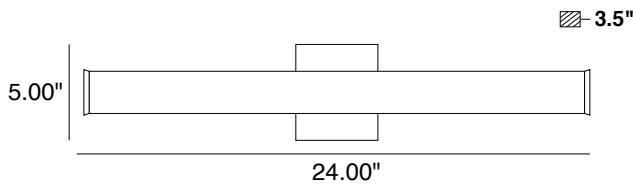

STEPRIDGE 24" ROUND 5CCT COLOR SELECTABLE VANITY

PRODUCT DETAILS

No.	:	46822-XXX
Product Color	:	BRUSH NICKEL, BLACK OR CHROME
Product Material	:	ALUMINUM
Shade / Accent Colour	:	WHITE
Shade / Accent Material	:	POLYCARBONATE
Diameter	:	2.5"
Length	:	24"
Ext	:	3.5"
Weight	:	2.9lbs

OPTIONS AVAILABLE

ITEM NO.
46822-017
46822-038
46822-024

FINISH
BRUSH NICKEL
BLACK
CHROME

Brushed Nickel (BN) Chrome (CH) Black (BK)

TECHNICAL DETAILS

Light Direction	:	140°
Canopy / Backplate Length	:	5.00"
Canopy / Backplate Height	:	1.00"
Canopy / Backplate Width	:	5.00"
Mounting	:	WALL
Location	:	DAMP
Approval	:	
Warranty	:	5 Year