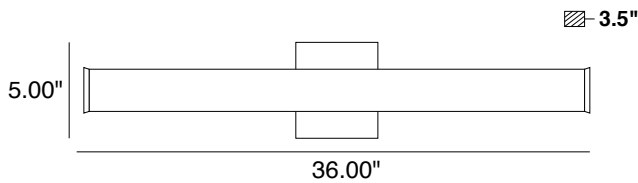

## PRODUCT DETAILS

No.	:	46824-XXX
Product Color	:	BRUSH NICKEL, BLACK OR CHROME
Product Material	:	ALUMINUM
Shade / Accent Colour	:	WHITE
Shade / Accent Material	:	POLYCARBONATE
Diameter	:	2.5"
Length	:	36"
Ext	:	3.5"
Weight	:	3.5lbs

## TECHNICAL DETAILS

Light Direction	:	140°
Canopy / Backplate Length	:	5.00"
Canopy / Backplate Height	:	1.00"
Canopy / Backplate Width	:	5.00"
Mounting	:	WALL
Location	:	DAMP
Approval	:	
Warranty	:	5 Year

## OPTIONS AVAILABLE

ITEM NO.  
46824-011  
46824-031  
46824-028

FINISH  
BRUSH NICKEL  
BLACK  
CHROME

 Brushed Nickel (BN)     Chrome (CH)     Black (BK)

Height	Eavg, Emax	Angle: 112.18deg	Diameter
1m	151.3, 457.8lx		297.52cm
2m	37.81, 114.4lx		595.03cm
3m	16.81, 50.86lx		892.55cm
4m	9.453, 28.61lx		1190.06cm
5m	6.050, 18.31lx		1487.58cm
6m	4.201, 12.72lx		1785.09cm
7m	3.087, 9.342lx		2082.61cm
8m	2.363, 7.153lx		2380.13cm
9m	1.867, 5.652lx		2677.64cm
10m	1.513, 4.578lx		2975.16cm