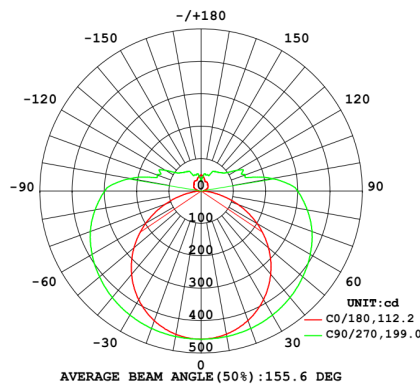

## PRODUCT DETAILS

No.	:	46824-XXX
Product Color	:	BRUSH NICKEL, BLACK OR CHROME
Product Material	:	ALUMINUM
Shade / Accent Colour	:	WHITE
Shade / Accent Material	:	POLYCARBONATE
Diameter	:	2.5"
Length	:	36"
Ext	:	3.5"
Weight	:	3.5lbs

## LIGHT SOURCE DETAILS

Light Source Type	:	AC LED
Input Voltage	:	120V
Total Wattage	:	30W
Delivered Lumens	:	UP to 2396lm
Kelvin	:	5CCT (27K, 30K, 35K, 40K, 50K)
CRI	:	90+
Dimmable	:	TRIAC/ ELV

## TECHNICAL DETAILS

Light Direction	:	140°
Canopy / Backplate Length	:	5.00"
Canopy / Backplate Height	:	1.00"
Canopy / Backplate Width	:	5.00"
Mounting	:	WALL
Location	:	DAMP
Approval	:	
Warranty	:	5 Year

## OPTIONS AVAILABLE

ITEM NO.  
46824-011  
46824-031  
46824-028

FINISH  
BRUSH NICKEL  
BLACK  
CHROME

 Brushed Nickel (BN)     Chrome (CH)     Black (BK)

Height	Eavg, Emax	Angle: 112.18deg	Diameter
1m	151.3, 457.8lx		297.52cm
2m	37.81, 114.4lx		595.03cm
3m	16.81, 50.86lx		892.55cm
4m	9.453, 28.61lx		1190.06cm
5m	6.050, 18.31lx		1487.58cm
6m	4.201, 12.72lx		1785.09cm
7m	3.087, 9.342lx		2082.61cm
8m	2.363, 7.153lx		2380.13cm
9m	1.867, 5.652lx		2677.64cm
10m	1.513, 4.578lx		2975.16cm