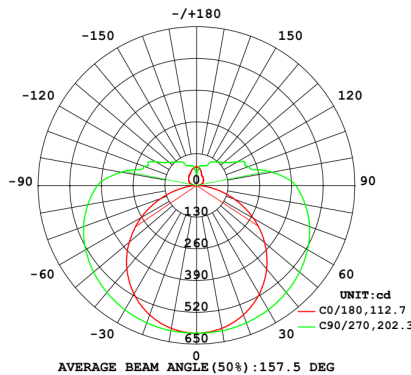

STEPRIDGE 48" ROUND 5CCT COLOR SELECTABLE VANITY

PRODUCT DETAILS

No.	:	46825-XXX
Product Color	:	BRUSH NICKEL, BLACK OR CHROME
Product Material	:	ALUMINUM
Shade / Accent Colour	:	WHITE
Shade / Accent Material	:	POLYCARBONATE
Diameter	:	2.5"
Length	:	48"
Ext	:	3.5"
Weight	:	4.4lbs

LIGHT SOURCE DETAILS

Light Source Type	:	AC LED
Input Voltage	:	120V
Total Wattage	:	38W
Delivered Lumens	:	UP to 3198lm
Kelvin	:	5CCT (27K, 30K, 35K, 40K, 50K)
CRI	:	90+
Dimmable	:	TRIAC/ ELV

2700K . 3000K . 3500K . 4000K . 5000K

OPTIONS AVAILABLE

ITEM NO.
46825-018
46825-037
46825-025

FINISH
BRUSH NICKEL
BLACK
CHROME

Brushed Nickel (BN) Chrome (CH) Black (BK)

TECHNICAL DETAILS

Light Direction	:	140°
Canopy / Backplate Length	:	5.00"
Canopy / Backplate Height	:	1.00"
Canopy / Backplate Width	:	5.00"
Mounting	:	WALL
Location	:	DAMP
Approval	:	
Warranty	:	5 Year

Height	Evgs, Emax	Angle: 113.95deg	Diameter
1m	196.5, 605.01x		307.67cm
2m	49.12, 151.21x		615.35cm
3m	21.83, 67.221x		923.02cm
4m	12.28, 37.811x		1230.69cm
5m	7.859, 24.201x		1538.37cm
6m	5.458, 16.801x		1846.04cm
7m	4.010, 12.351x		2153.71cm
8m	3.070, 9.4531x		2461.39cm
9m	2.426, 7.4691x		2769.06cm
10m	1.965, 6.0501x		3076.74cm