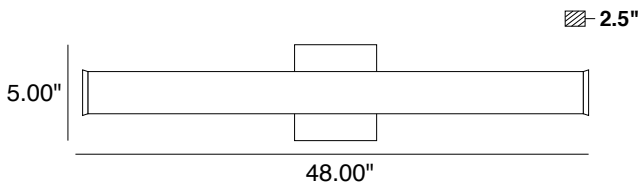

STEPRIDGE 48" ROUND 5CCT COLOR SELECTABLE VANITY

PRODUCT DETAILS

No.	:	46825-XXX
Product Color	:	BRUSH NICKEL, BLACK OR CHROME
Product Material	:	ALUMINUM
Shade / Accent Colour	:	WHITE
Shade / Accent Material	:	POLYCARBONATE
Diameter	:	2.5"
Length	:	48"
Ext	:	3.5"
Weight	:	4.4lbs

OPTIONS AVAILABLE

ITEM NO.
46825-018
46825-037
46825-025

FINISH
BRUSH NICKEL
BLACK
CHROME

Brushed Nickel (BN) Chrome (CH) Black (BK)

TECHNICAL DETAILS

Light Direction	:	140°
Canopy / Backplate Length	:	5.00"
Canopy / Backplate Height	:	1.00"
Canopy / Backplate Width	:	5.00"
Mounting	:	WALL
Location	:	DAMP
Approval	:	
Warranty	:	5 Year

Height	Evgs, Emax	Angle: 113.95deg	Diameter
1m	196.5, 605.01x		307.67cm
2m	49.12, 151.21x		615.35cm
3m	21.83, 67.221x		923.02cm
4m	12.28, 37.811x		1230.69cm
5m	7.859, 24.201x		1538.37cm
6m	5.458, 16.801x		1846.04cm
7m	4.010, 12.351x		2153.71cm
8m	3.070, 9.4531x		2461.39cm
9m	2.426, 7.4691x		2769.06cm
10m	1.965, 6.0501x		3076.74cm